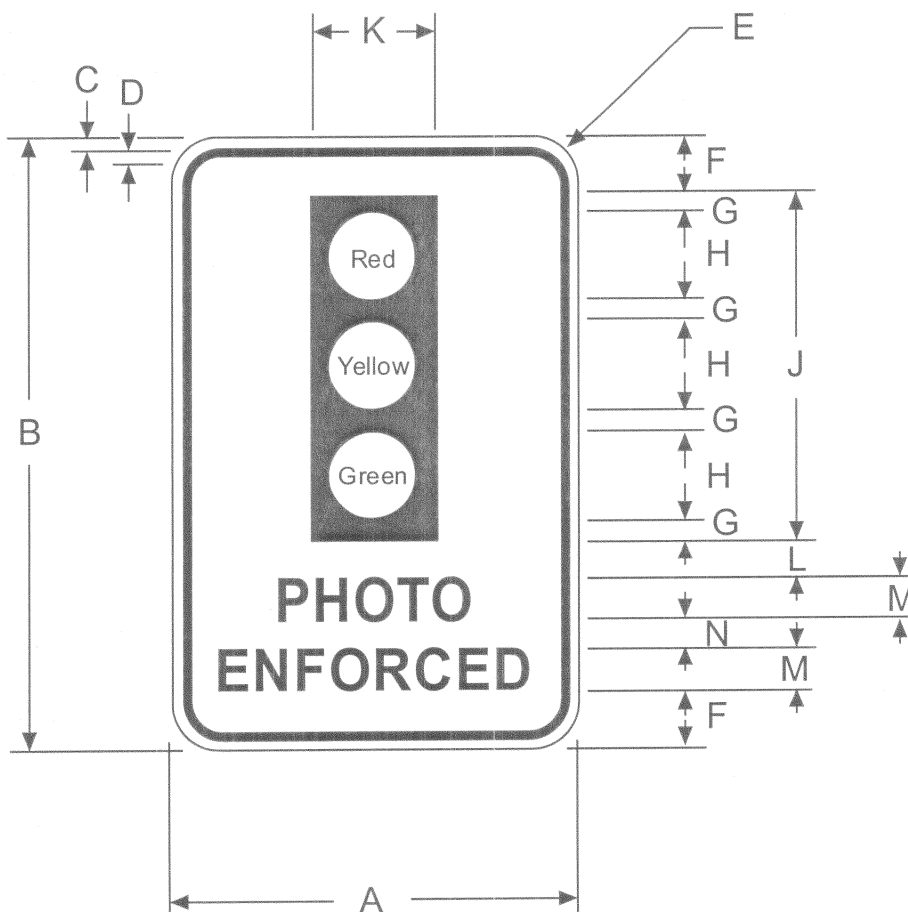

MUTCD NUMBER None

CODE SR56

SIGN SIZE	DIMENSIONS (Inches)												
	A	B	C	D	E	F	G	H	J	K	L	M	N
<i>All of our SIGMS →</i> 30 x 42	30	42	1/2	3/4	1-7/8	4	1-1/4	6	23	8-1/2	3	3D	2
36 x 54	36	54	5/8	7/8	2-1/4	5-1/4	1-1/2	8	30	11	3	4D	2-1/2
48 x 72	48	72	3/4	1-1/4	3	7	2	10	38	14	4	6D	4

**COLOR**  
 BORDER, LEGEND & SYMBOL - BLACK (Non-Reflective)  
 SYMBOL CIRCLES - RED, YELLOW & GREEN (Reflective)

- THE POLICY FOR INTENDED USAGE OF THIS SIGN IS SHOWN ON REVERSE SIDE -