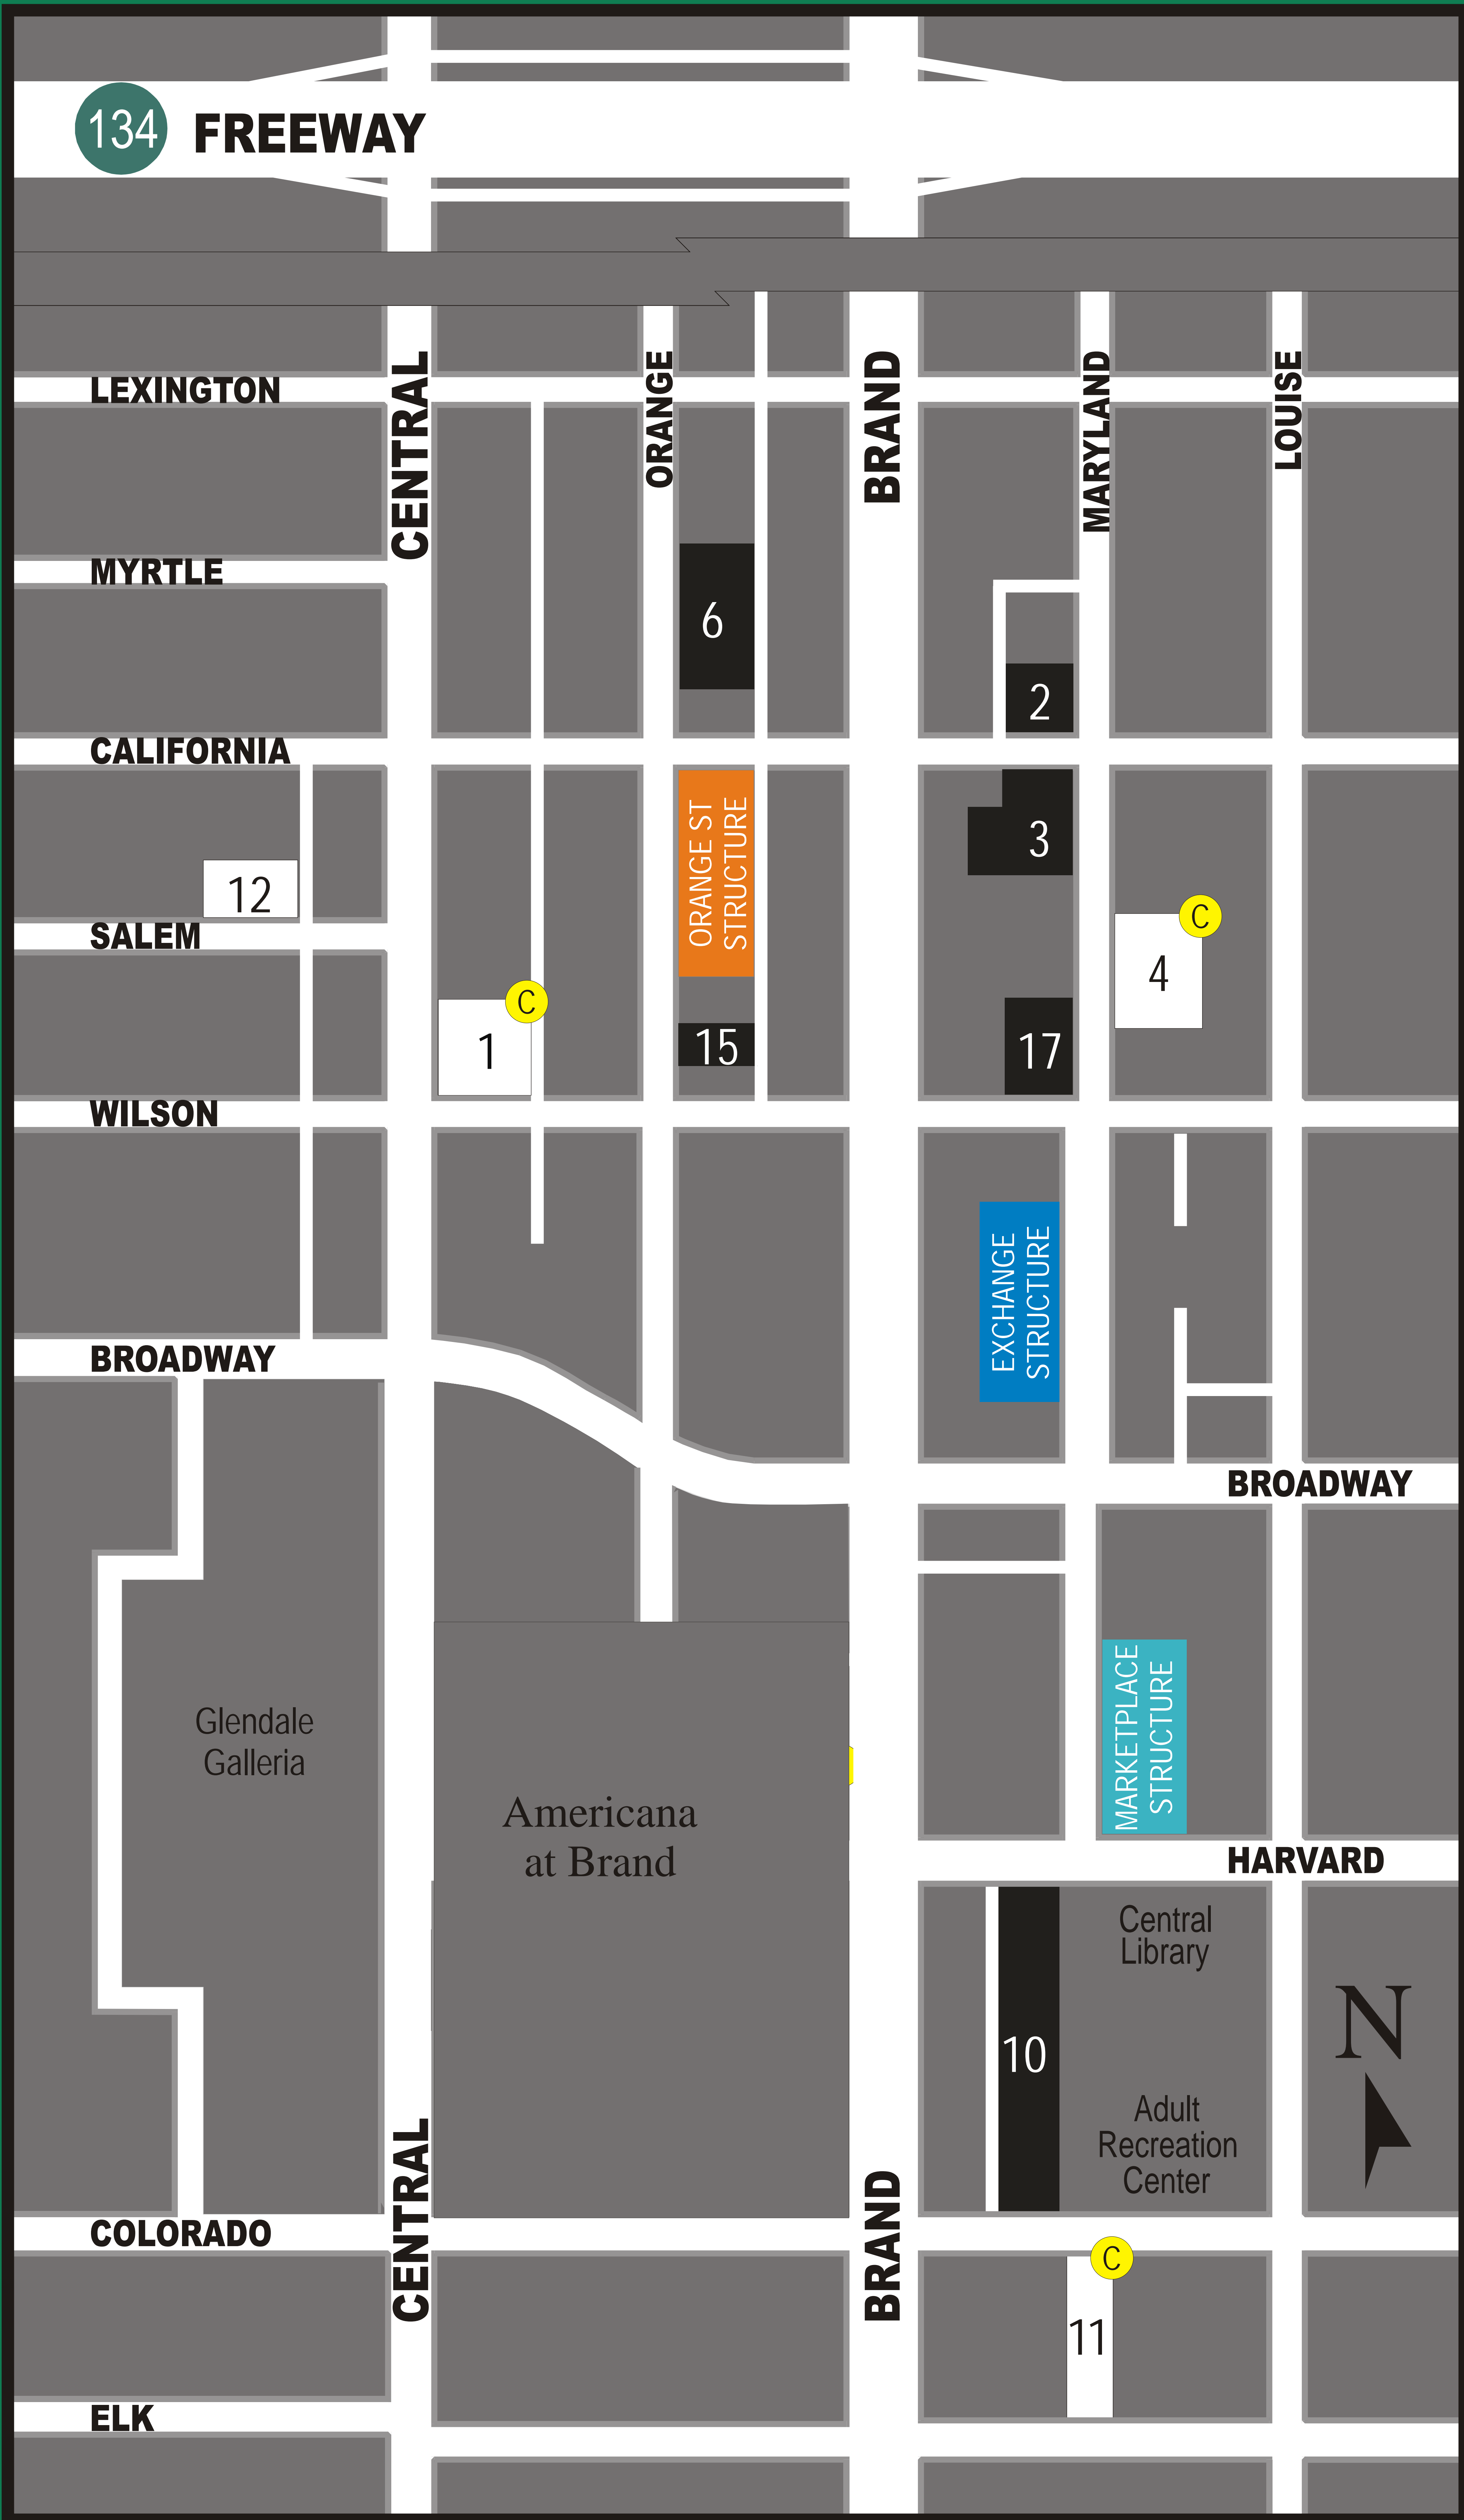

DOWNTOWN GLENDALE

EXCHANGE STRUCTURE
 Exchange Structure
 115 North Maryland Ave
 Monthly Passes at \$55
 2 Hour Validation
 694 Parking Spaces

MARKETPLACE STRUCTURE
 Marketplace Structure
 120 South Maryland Ave
 Monthly Passes at \$45
 2 Hour Validation
 1124 Parking Spaces

ORANGE ST STRUCTURE
 Orange Street Structure
 222 N. Orange Street
 Monthly Passes at \$45
 2 Hour Validation
 625 Parking Spaces

CITY PARKING LOT
 Short-Term Parking
 30 minute to 3 hour limit
 Monday thru Saturday
 9 a.m. To 6 p.m.
 \$0.50/hour

CITY PARKING LOT
 Long-Term Parking
 9 hour limit
 Monday thru Saturday
 9 a.m. To 6 p.m.
 \$0.40/hour

C Cash Key Locations