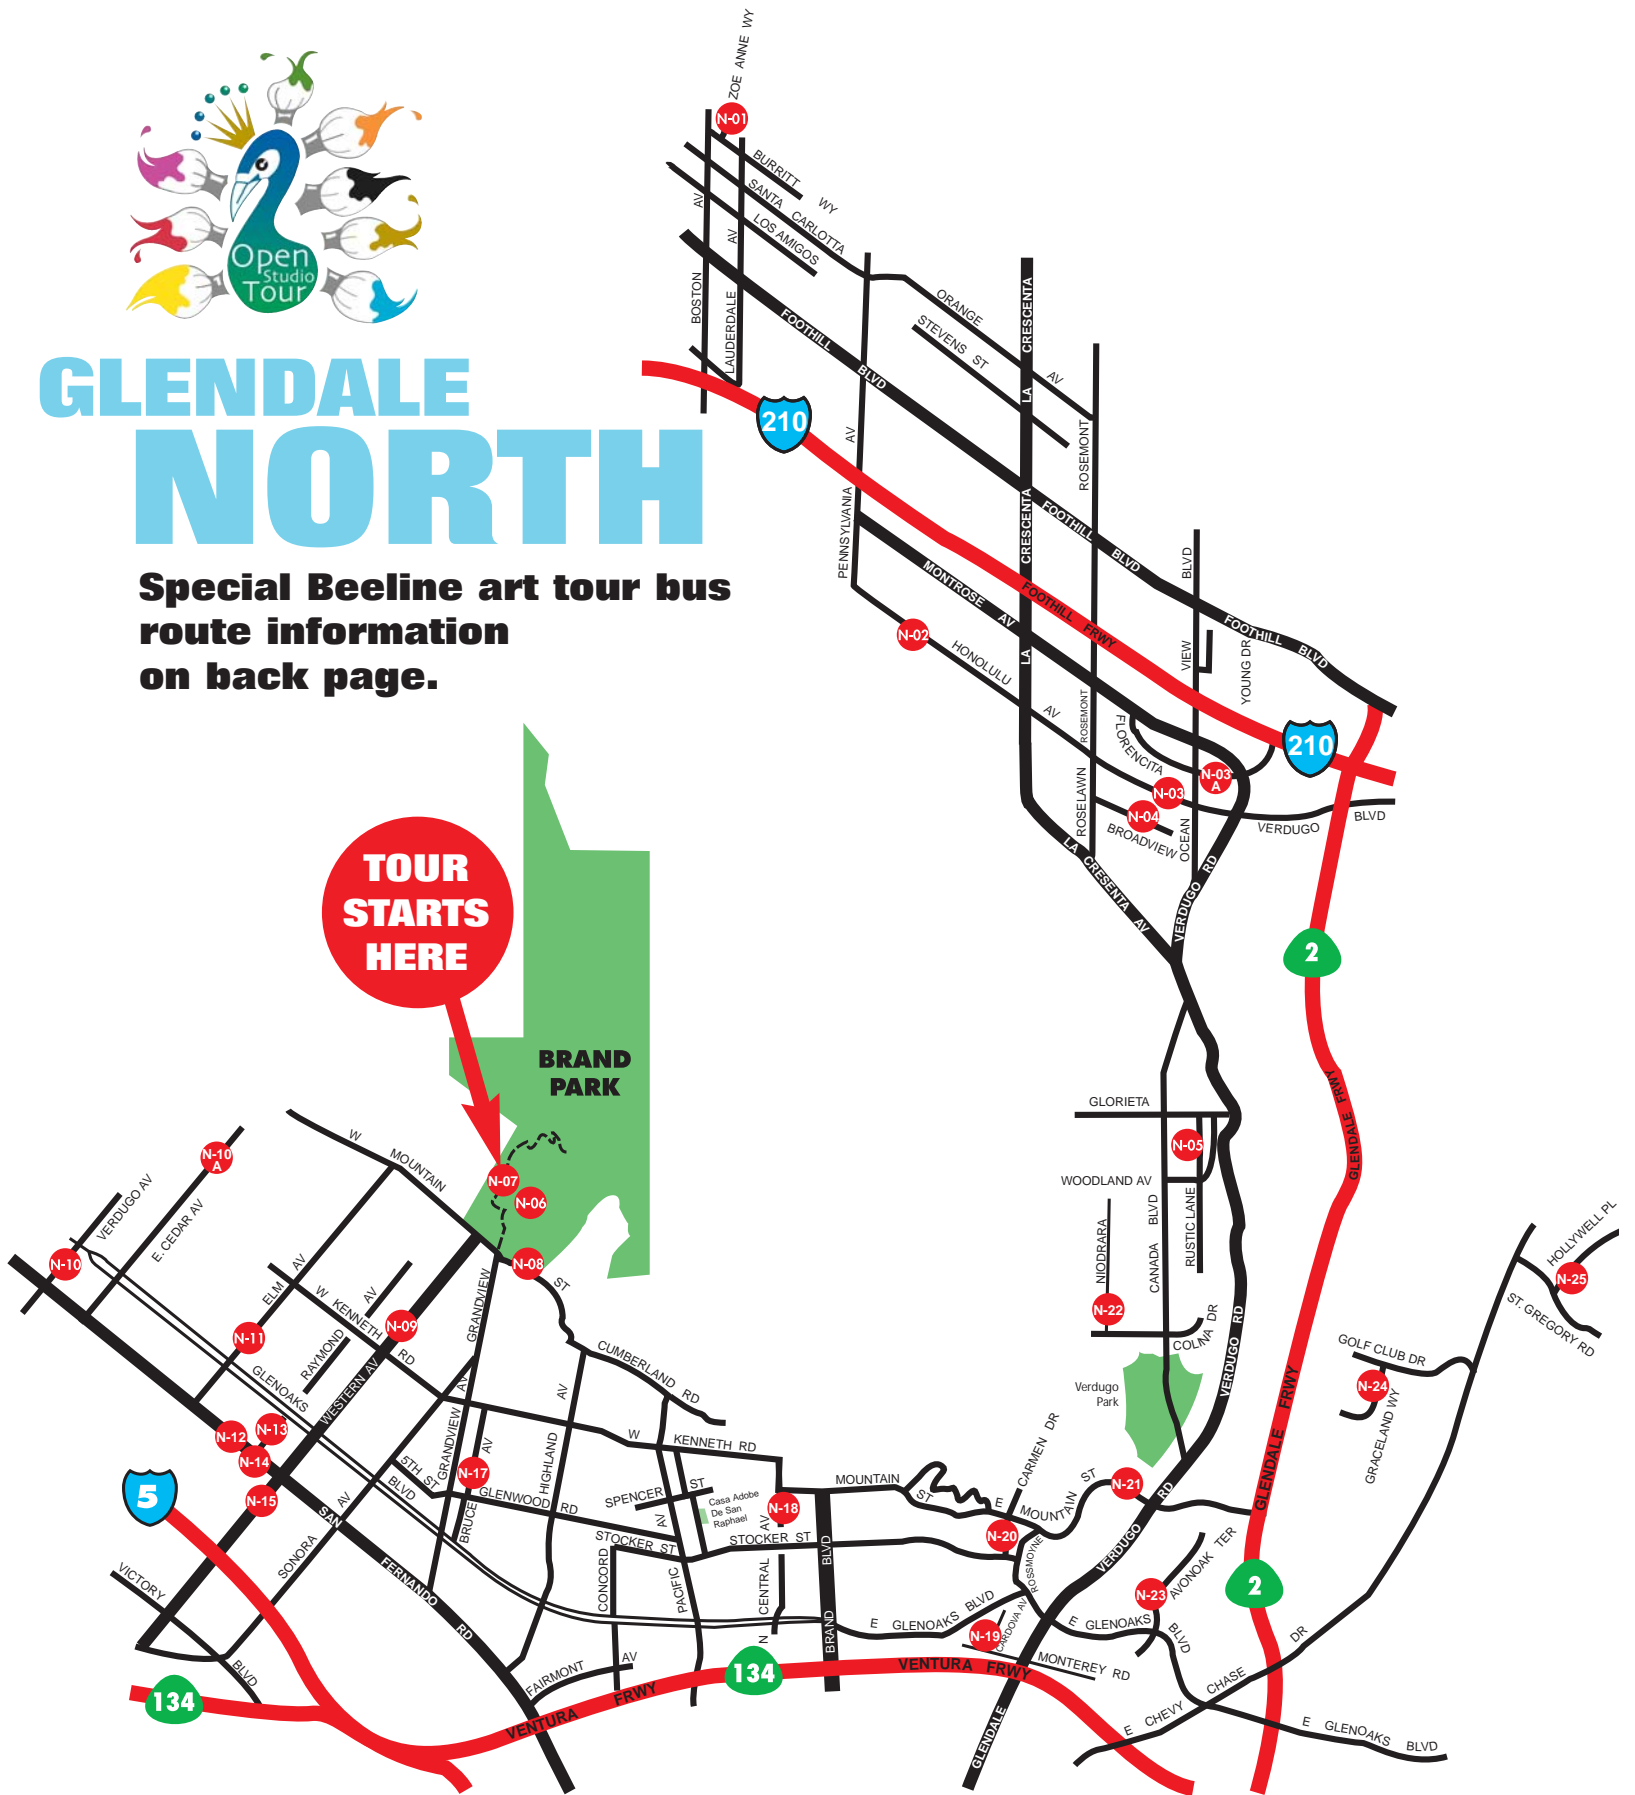

OPEN STUDIO TOUR

Contact information: for details and information call **[818] 548-2781**
www.parks.ci.glendale.ca.us/arts_culture.asp
www.GlendaleArtsandCulture.org

GLENDALE NORTH

Special Beeline art tour bus route information on back page.

- **N01** Srboohie Abajian,
  Monotype on Paper and Canvas
  5023 Zoe Anne Way, La Crescenta
  91214
- **N02** CS Fine Art
  Claudio Stickar, Monotype Prints
  3106 Honolulu Ave., La Crescenta
  91214
- **N03** Whites Art Framing and
  Restoration
  Ben Abril, Paintings
  Ron Chesley, Paintings
  Margaret Clark, Bronze Sculpture
  R. Jay Ewing, Paintings
  Ken Goldman, Wood Sculpture
  Heather Haaga, Paintings
  Karen Hansen, Paintings
  Joel Heger, Paintings
  Dick Heimbold, Paintings
  Jean LeFevre, Paintings
  Margot Lennartz, Paintings
  Martin Mondrus, Paintings
  Lisa Tucker, Paintings
  Jacques Valin, Paintings
  Loraine Veeck, Paintings
  2414 Honolulu Ave., Montrose 91020
- **N-03A** Businessmen's Art Institute
  Bill Grinnell, Paintings
  Various Artists, Traditional Paintings
  2228 Florencita Ave., Montrose 91020
- **N04** Cindy Jackson, Sculpture - Bronze
  1639 Broadview, Glendale 91208
- **N05** Farzad Kohan, Mixed-Media & Sculpture
  2741 Rustic Lane, Glendale 91208
- **N06** Brand Library Art Galleries
  Open Studio Exhibition
- **N07** Brand Studios
  Betty Bairamian, Mixed-Media
  Antonio Barbara, Acrylic & Watercolor
  Carol Ferguson, Oil
  Chris Filian, Mixed-Media
  Vic Iorillo, Photography
  Alina Khanajian, Custom Designs
  James Moya, Paint, Markers, Pastel,
  Paper Collage
  Diwan Nath, Multi-Media
  Samuel Rojas, Paintings & Paper Collage
  Joanie Stevens, Glass Jewelry

- Dorothy Stevens, Watercolors
  Barbara Thorn-Otto, Watercolors
  Anait Yepremyan, Custom Hats
  Anna Yepremyan, Paintings
  1601 W. Mountain St., Glendale 91201
- **N08** Pomm Studios
  Pomm, Watercolor & Oil Paintings
  1051 W. Mountain St., Glendale 91202
- **N09** Bob Layport, Oil Paintings on Canvas
  1320 Western Ave., Glendale 91201
- **N10** The Burbank Senior Artist Colony
  Belle Osipow, Paintings
  Gene Schklair, Painting, Printmaking
  & Sculpture
  240 E. Verdugo Ave., Burbank 91502
- **N10A** MCHO, Acrylic Paintings
  816 E. Cedar Ave., Burbank 91501
- **N11** Christine Jordan, Mixed Media, &
  Found Sculpture
  1127 Elm Ave., Glendale 91201
- **N12** Patrick's Café
  Salvador Arellano
  Ana Cruz
  Carlo Cruz
  Ron Cruz, Digital Photography
  Irwin Jazmines, Photography
  Larry Pelayo
  Ver Penaranda, Photography
  Don Magno
  Vics Magsaysay, Acrylic Paintings,
  Wood & Fish Line
  Hubert 'Bong' Malabanan, Photography
  Rodolfo S. Samonte, Giclee on Canvas
  Rene Villaroman, Photography
  91201
- **N13** Evrika Zetikyan, Acrylic Paintings
  on Canvas
  1063 Raymond Ave., Apt. 205,
  Glendale 91201
- **N14** Norik's Art Gallery & Studio
  637 San Fernando Rd., Glendale
  91201
- **N15** Cope Studios
  Terry Cooper, Sculpture
  Karen Cope, Sculpture
  Marsh Drucker, Sculpture
  Patricia Lee, Photo Collage