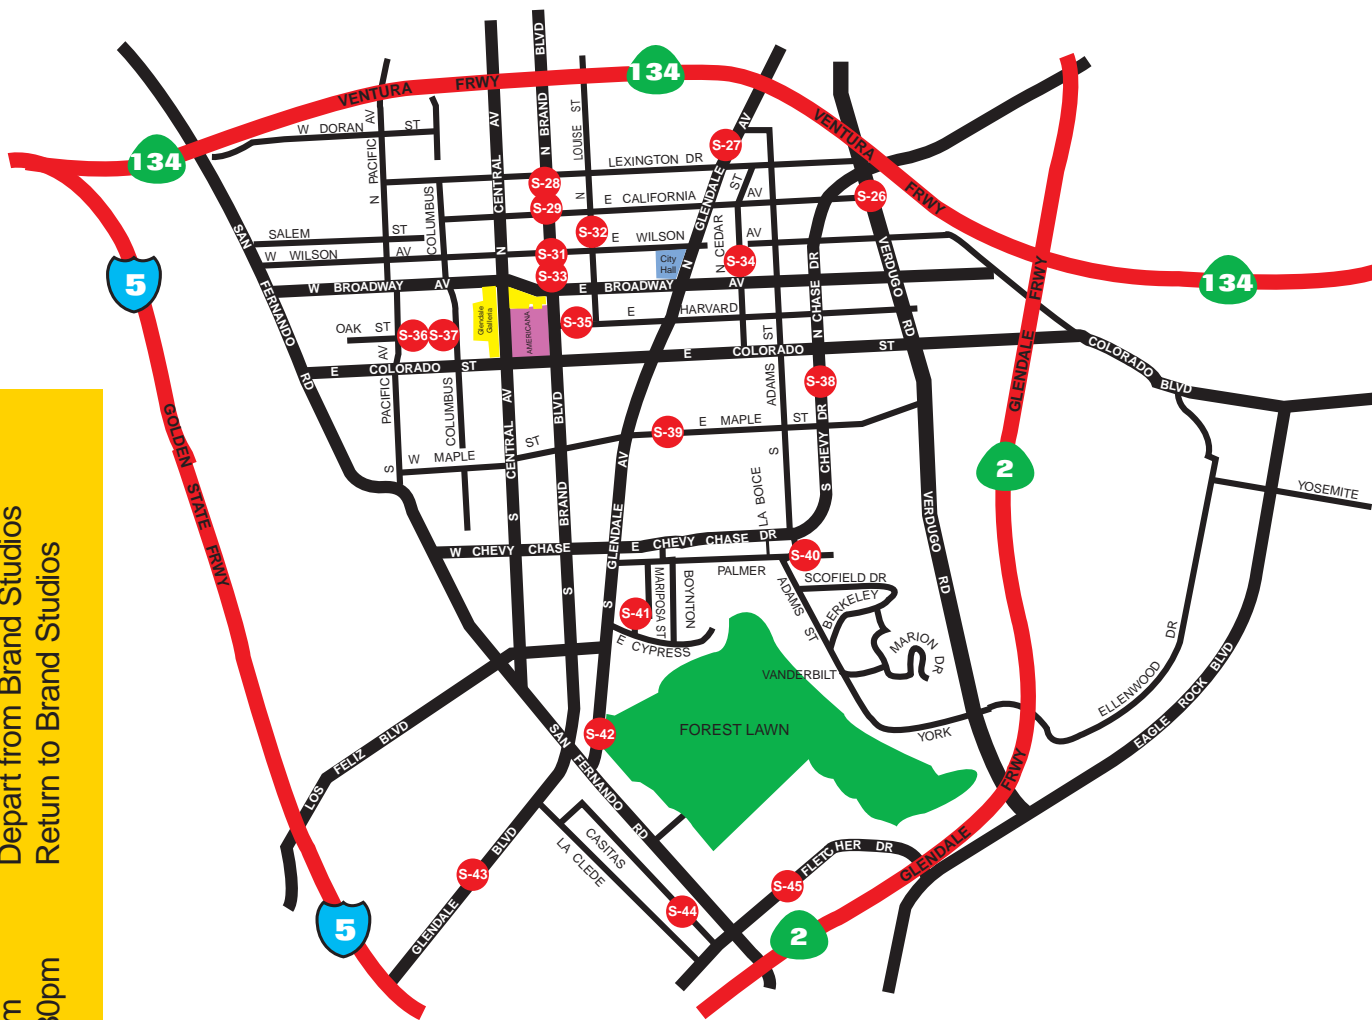

Beeline Information: Free Art Tour Bus Routes

Beeline Route #1

Route #1 starts and finishes at Brand Studios (N-07) and visits sites N08, N09, N13, N12, N15, N17, and N18. The bus will stop at each site for 10 minutes.

12:15pm Depart from Brand Studios
2:45pm Return to Brand Studios

Beeline Route #2

Route #2 starts and finishes at Brand Studios (N-07) and visits sites N19, N20, N21, N22, N05, N24, and N23. The bus will stop at each site for 10 minutes.

3pm Depart from Brand Studios
5:30pm Return to Brand Studios

Beeline Route #3

Route #3 starts and finishes at the Alex Theatre (S31) and visits S32, S27, S38, S40, S41, S39 and S37. The bus will stop at each site for 10 minutes.

Loop One
12:15pm Depart from the Alex Theatre
2:45pm Returns to the Alex Theatre

Loop Two
3pm Depart from the Alex Theatre
5:30pm Returns to the Alex Theatre

GLENDALE SOUTH