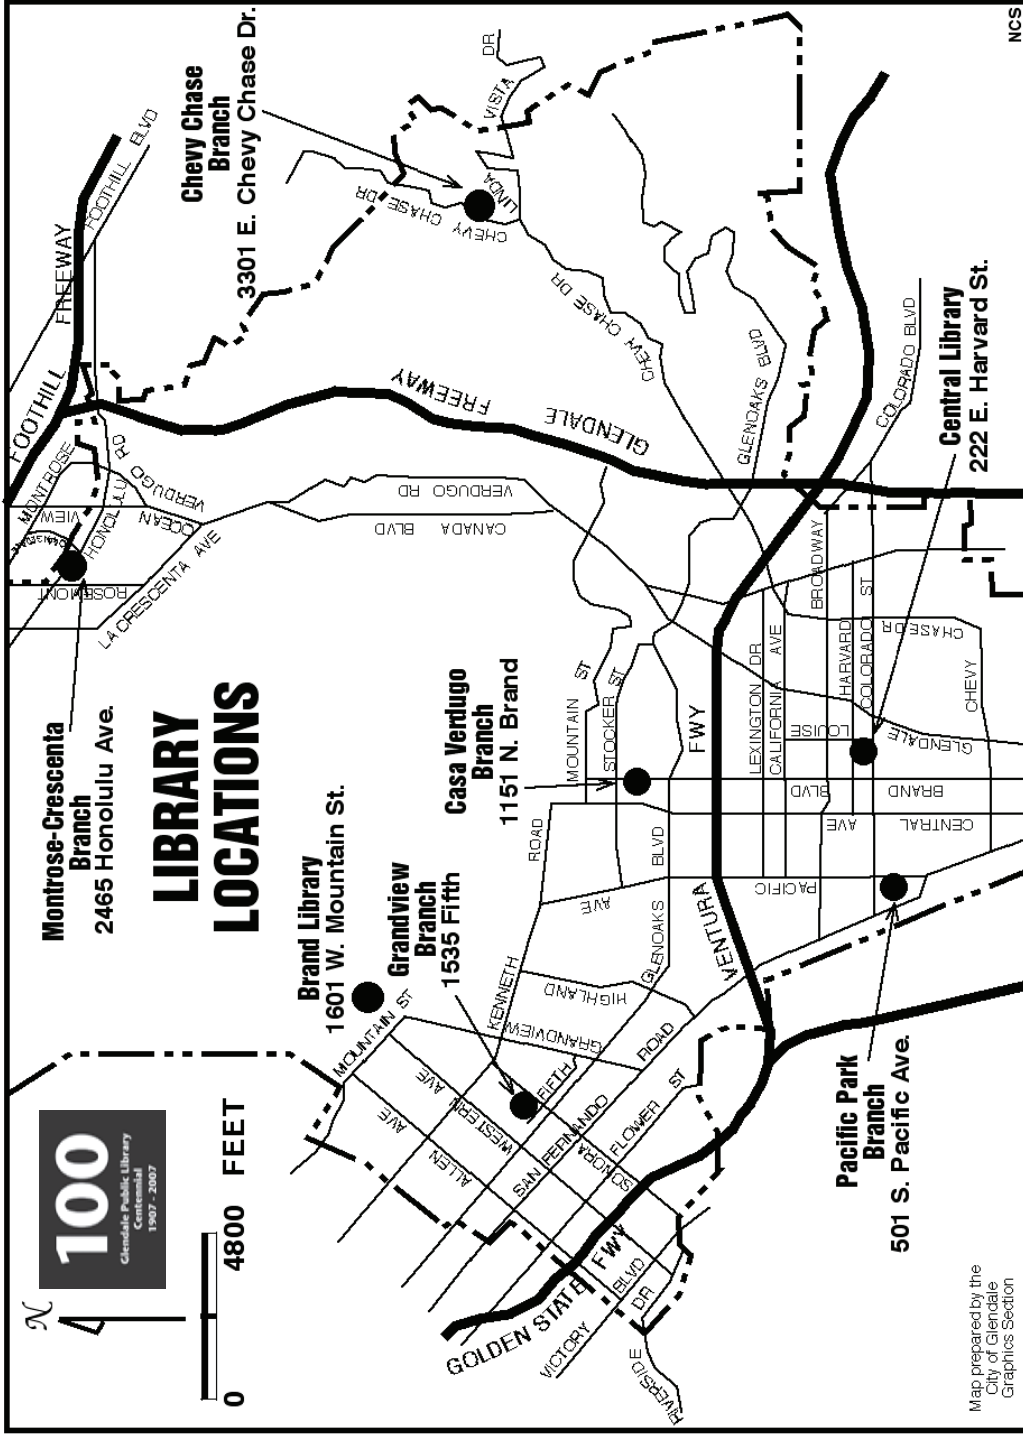

Central Library
222 E. Harvard St.
Glendale, CA 91205
(818) 548-2020
TTY (818) 543-0368

Monday - Thursday 10 AM – 9 PM
Friday, Saturday 10 AM – 6 PM
Sunday 1 PM – 5 PM
(no telephone service on Sundays)

Brand Library & Art Center
1601 W. Mountain St.
Glendale, CA 91201
(818) 548-2051

Tuesday, Thursday 12 PM – 9 PM
Wednesday 10 AM – 6 PM
Friday, Saturday 10 AM – 5 PM

Casa Verdugo Branch
1151 N. Brand Blvd.
Glendale, CA 91202
(818) 548-2047

Monday 10 AM – 8 PM
Tuesday, Thursday 10 AM – 6 PM
Wednesday 1 PM – 8 PM
Saturday 10 AM – 5 PM

Chevy Chase Branch
3301 E. Chevy Chase Dr.
Glendale, CA 91206
(818) 548-2046

Monday 2 PM – 6 PM
Wednesday 1 PM – 8 PM
Saturday 10 AM – 5 PM

Grandview Branch
1535 Fifth St.
Glendale, CA 91201
(818) 548-2049

Tuesday 10 AM – 8 PM
Wednesday 10 AM – 6 PM
Thursday 10 AM – 6 PM
Friday 10 AM – 5 PM
Saturday 10 AM – 5 PM

Montrose-Crescenta Branch
2465 Honolulu Ave.
Montrose, CA 91020
(818) 548-2048

Monday 1 PM – 7 PM
Tuesday 10 AM – 7 PM
Wednesday 10 AM – 7 PM
Thursday 10 AM – 7 PM
Saturday 10 AM – 5 PM

Pacific Park Branch
501 S. Pacific Ave.
Glendale, CA 91204
(818) 548-3760

Monday, Tuesday 1 PM – 8 PM
Wednesday, Thursday 10 AM – 8 PM
Saturday 10 AM – 5 PM

Map prepared by the
City of Glendale
Graphics Section

Call (818) 548-2030 for site-specific information about: